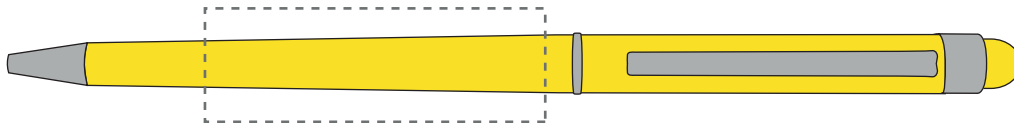

Your Ref:	Quantity:	Product Code: TPC442902
Our Ref:	Version: 1	Product Colour: YELLOW

PRINTING CONCERNS:

We stock this item in the following colours

**PANTONE REFERENCE(S)**

● Engraving

ARTWORK SCALE 100%

ARTWORK SCALE 100%

Rotary Engrave Area:

45mm x 15mm

Product Image for visualisation
- colours may vary

The dashed line is to demonstrate print area and will not appear on your printed item

PLEASE NOTE:

- All colours including print and product are for visual purposes only and should not be regarded as the actual colour of the product and print.
- Some products may vary from batch to batch and may differ from previous orders.
- The colour and texture of a product can also have an effect on the final print colour.
- By approving this order we accept that you understand these terms.